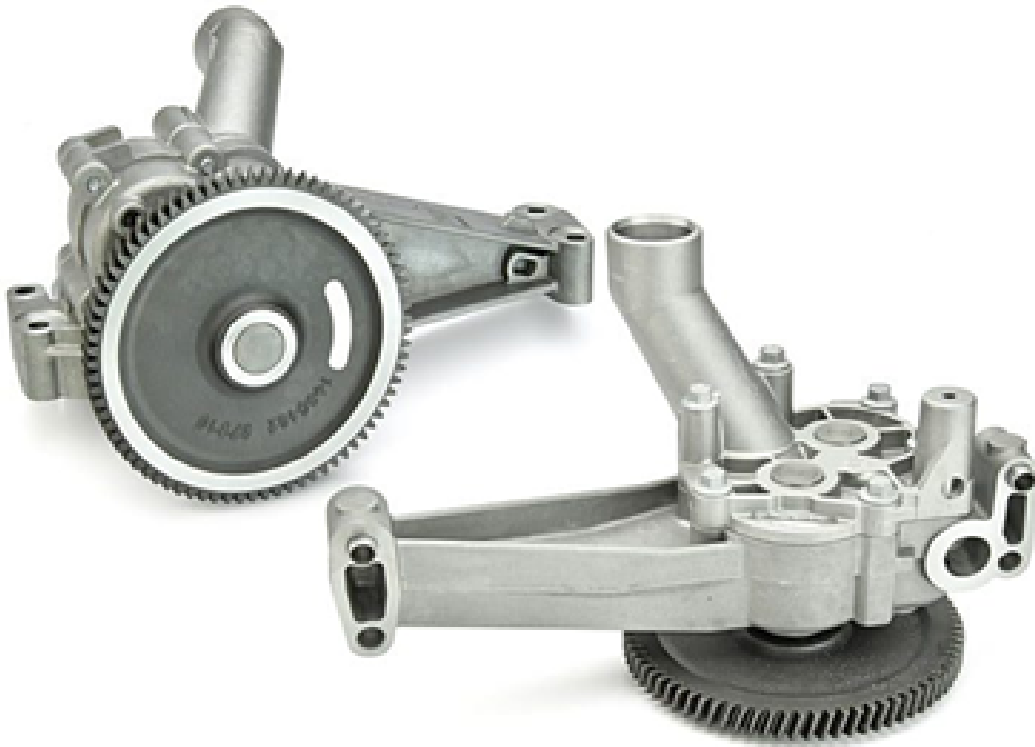

STEGWERKS

QUALITY OIL PUMPS

TRUCK OIL PUMP

CATALOG 2024

WWW.STEGWERKS.COM

OIL PUMPS KEEP ENGINES RUNNING

The oil pump is a critical component in an engine's performance, ensuring that it remains well-lubricated and free of excess heat. For engines such as those powered by stegwerks, the oil pump is precisely engineered to deliver the right amount of oil to essential moving parts like pistons, rings, springs, and valve stems. Its primary role extends beyond lubrication—it also helps dissipate heat generated by engine components running at high speeds.

The oil pump operates by pushing oil through the engine's internal passages, ensuring that pressure is maintained. It also incorporates a filter to remove debris, preserving the integrity of the engine. Without a functioning oil pump, the engine may fail due to inadequate lubrication, potentially causing severe damage, including seizing, which can be costly to repair and lead to significant downtime.

To prevent such issues, regular maintenance is vital, and replacing the oil pump when necessary, ensures continued performance. Stegwerks oil pump kits, designed for specific engine models, come complete with all the necessary seals and gaskets for easy installation and reduced downtime. These pumps are built to precise specifications, offering reliability and the right oil circulation. Non-genuine parts may be available, but only original Stegwerks oil pumps guarantee the necessary quality, pressure, and performance. Additionally, Stegwerks oil pumps come with a 12-month warranty for peace of mind.